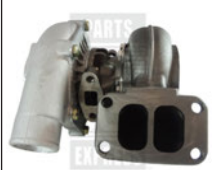

JOHN DEERE®

PART NUMBER: WN-AR70987
FEATURES: Turbocharger, 7.46kg
APPLICATIONS: (6602, 7700) All Engine s/n -512305, (4320, 4520, 4620) All T04B15 Turbo Model, 4430 Engine s/n -512305