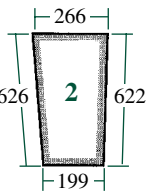

CRISTAL DE CABINA
CAB GLASS

CABINA SEKURA (S74) / SEKURA CAB (S74)

D6806, D7206, D8006, D10006

Los cristales no son tintados.
All glass not tinted

21/4002-2
(D7040, 04316689)
Parabrisas
Windscreen

Las referencias originales tienen un propósito identificativo.
Nuestras piezas no son originales.

Part numbers are quoted for reference purposes only.
Our parts and accessories are not original.