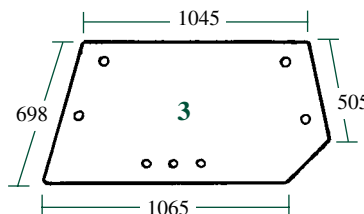

21/4072-52
(D7732T, 04352384)
Trasero superior
con recorte, 7 agujeros
Upper rear, (with cut-out)
7 holes