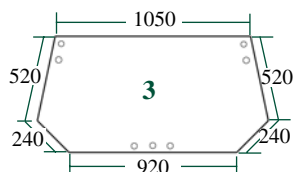

21/4072-53
(D6915/A, 04346800)

Las referencias originales tienen un propósito identificativo.
Nuestras piezas no son originales.

Part numbers are quoted for reference purposes only.
Our parts and accessories are not original.