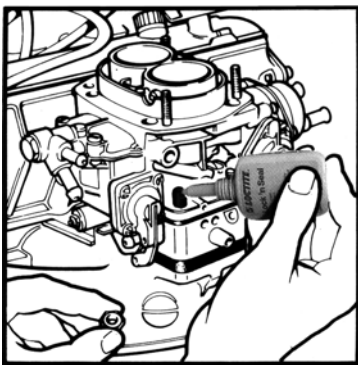

Motor Engine	Cil. Cyl.	Díámetro piston Bore	Ø Bulón Pin Ø	Referencia Ref.	
FL912	3	100 mm	35 mm	21/30-130	(Ex : 21/912K3)
	4			21/30-131	(Ex : 21/912K4)
	5			21/30-132	(Ex : 21/912K5)
	6			21/30-133	(Ex : 21/912K6)
FL913	3	102 mm	35 mm	21/30-134	(Ex : 21/913K3)
	4			21/30-135	(Ex : 21/913K4)
	6			21/30-136	(Ex : 21/913K6)
BFL912	6	100 mm	40 mm	21/30-137	
BFL913	4	102 mm	40 mm	21/30-138	
	6			21/30-139	
	4		35 mm	21/30-140	
	6			21/30-141	

LOCTITE LA SOLUCIÓN CORRECTA / THE SOLUTION