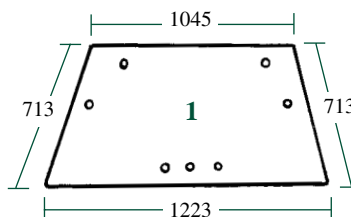

21/4000-66
(D7722T, 04363115)
Parabrisas, 7 agujeros
Windscreen, 7 holes
DX4.17, 4.57, 6.07, 6.17