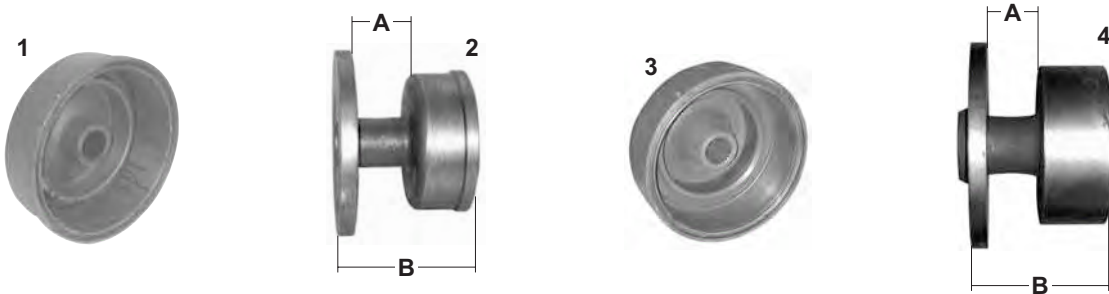

Fig.	Ref.	OEM	A mm	B mm
D6807, 7007, 7207, 7807 DX3 VC .70 .90	1	21/400-3	03393285	-	-
DXab 85, 90 92, 110, 120 DXbis 85, 90, 110, 120 DX4.70, DX6.05, 6.10, 6.30, Intrac 6.30, 6.60	2	21/400-4	04313624	85	194
D6807, 7007, 7207, 7807, D6807C, 7007C, 7207C, 7807C, DXab 80, 86 DX3 SC .70 .90, DX3 VC .70 .90, DX4 .10 .30 .50, AgroPrima 4.31, 4.51, 4.56 AgroXtra 4.47, 4.57	3	21/400-5	04323315	-	-
AgroPrima 4.31, 4.51, 4.56, 6.06, 6.16 AgroStar 4.61, 4.71, 6.11, 6.21, 6.31, 6.61 AgroStar 4.68, 4.78, 6.08, 6.28, 6.38 AgroXtra 4.47, 4.57, 6.07, 6.17	4	21/400-7	04384112	70	175

Les références des pièces sont indicatives.
Nos pièces ne sont pas d'origine.

Part numbers are quoted for reference purposes only.
Our parts and accessories are not original.