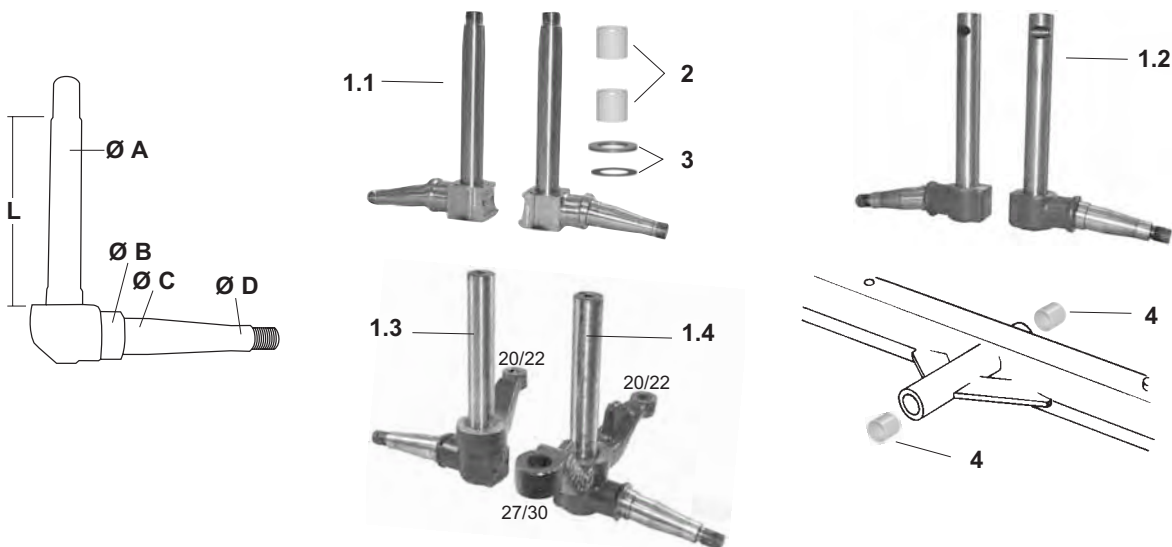

K.H.D. DEUTZ-FAHR PARTS

Pièces d'avant-train - Front axle parts - Voorasdelen - Vorderachsteile -
Piezas para el eje delantero

	1		2	3	4
	LH	RH			
D 30 06, D 40 06, D 45 06, D 52 06, D 55 06, D 62 06, D 28 07, D 36 07, D 40 07, D 45 07, D 48 07, D 60 07	21/470-35 (1.1) (03389319)	21/471-35 (1.1) (03389320)	21/477-35 (03389314, 04312526) Ø35.5/40 Ht. 40	21/479-35 (03389303) 21/479-36 (03389306)	21/486-28 (03389314, 04312526) Ø35.5/40 Ht. 40
D 60 06, D 62 06, D 68 06, D 62 07, D 65 07, D 68 07, D 70 07 (A)	21/470-36 (1.1) (02314119)	21/471-36 (1.1) (02314122)	21/477-36 (04312527) Ø40/47 Ht. 45	21/479-37 (03388480) 21/479-38 (03388481)	21/486-29 (04312527) Ø40/47 Ht. 45
	21/470-91 (1.2) (02383016)	21/471-91 (1.2) (02383014)			21/486-28 (03389314, 04312526) Ø35.5/40 Ht. 40
	21/470-90 (1.3) (02386474)	21/471-90 (1.4) (02386803)			21/486-30 (04312528) Ø45/55 Ht. 45
D 72 06, D 80 06, D 100 06 (B) D 72 07, D 78 07, DX 85 (C)			21/477-37 (04312529) Ø50/60 Ht. 50	21/479-39 (03392705) 21/479-40 (03390803)	21/486-29 (04312527) Ø40/47 Ht. 45
D 70 07, D 72 07, D 78 07, DX 85, 90 (Heavy duty), DX 86, 92, 110, 120, 140, 145, 160, DX 3.10, 3.30, 3.50, 3.60, 3.65, 3.70, 3.90 (Heavy duty) DX 4.10, 4.30, 4.50, 4.70, DX 6.05, 6.10, 6.30, 6.50, DX 7.10, AgroPrima 4.31, 4.51, 4.56, 6.06					

(A) direction manuelle - manual steering - mechanische besturing - Mechanische Lenkung - dirección manual
(B) direction hydrostatique - hydrostatic steering - hydrostatische besturing - Hydrostatische Lenkung - dirección hidrostática
(C) version standard - standard version - standaard versie - Standardversion - versión estándar

Les références des pièces sont indicatives.
Nos pièces ne sont pas d'origine.

Part numbers are quoted for reference purposes only.
Our parts and accessories are not original.