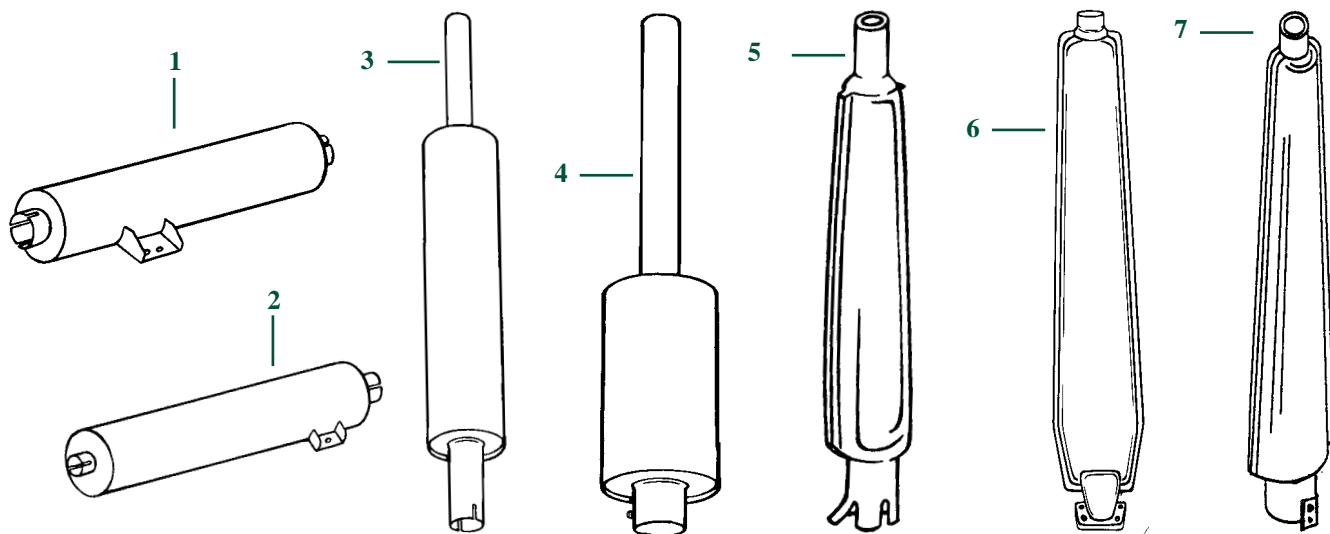

**SILENCIOSOS
SILENCERS**

Tractores Tractors	Fig. Fig.	Ref. Ref.	OEM	Descripción Description
2506, 3006 2807, 3607	1	21/165-95	02311526	Horizontal 2 agujeros de fijación Horizontal. 2 fixing holes
Series "06", "07"	2	21/165-96	02320894	Horizontal 1 agujero de fijación Horizontal. 1 fixing hole
Serie "D40"	3	21/165-97	0102205	Vertical redondo Vertical. Round
Serie "D40"		21/165-98	0101788	
Series "06", "07"	4	21/165-99	02313911	Vertical redondo, fijado con tornillo Vertical. Securing screw. Round
Serie "07" Agroxtra 3.57, 4.07, 4.17 DX3.10, 3.30, 3.50, 3.60, 3.65, 3.70, 3.75, 3.90	5	21/165-300	04346150	Vertical ovalado Vertical. Oval
DX85, 90, 110, 120 DX6.10, 6.30	6	21/165-302	04306587	Vertical ovalado con brida 89 X 68 mm. Vertical. Oval. Fitting : 89 x 68mm
Agroprima 4.31, 4.51, 4.56, 6.06 Agroxtra 4.47, 4.57, 6.07, 6.17 DX4.10, 4.30, 4.50, 4.70, DX6.05	7	21/165-100	04385385	Vertical Vertical
Agroprima 6.16 Agrostar 4.61, 4.71, 6.11, 6.21, 6.31 4.68, 4.78, 6.08, 6.28, 6.38		21/165-101	04385384	Vertical Vertical

Las referencias originales tienen un propósito identificativo.
Nuestras piezas no son originales.

Part numbers are quoted for reference purposes only.
Our parts and accessories are not original.