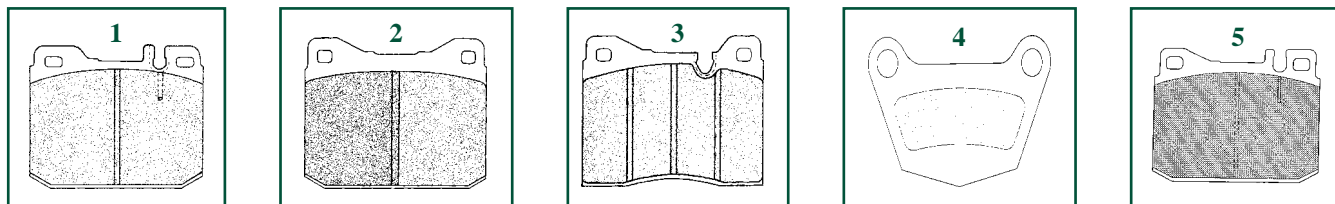

PASTILLAS DE FRENO
DISC BRAKE PADS

Juego de 4 pastillas de freno / Disc pads (Available in set of 4 pieces)

Tractores Tractors	Fig. Fig.	Ref. Ref.	OEM	Dimensiones Dimension
DX85, 90, 92, 110, 120	1	21/412-1	04314064 04377943	90x15x73,7
DX4.70 DX6.05, 6.10, 6.30, 6.50	2	21/412-2	04377345	89,6x15x74
Agroprima 4.31, 4.51, 4.56, 6.06, 6.16 Agrostar 4.61, 4.68, 4.71, 4.78, Agrostar 6.08, 6.11, 6.21, 6.28, 6.31, 6.38, 6.61 Agroxtra 4.47, 4.57, 6.07, 6.17	3	21/412-3	04384833	90x15x70,5
Agrocompact 3.50S, 3.70V/F, 3.90F, 3.90S Agroxtra 3.57, 4.07, 4.17 DX3.10, 3.30, 3.50, 3.60, 3.65, 3.75, 3.80 DX3.50S, 3.70V/F, 3.90F, 3.90S	4	21/412-4	04379591	154x18x90
Transmisión delantero / Front transmission DX3.10, 3.30, 3.50, 3.70, 3.90 DX4.10, 4.30, 4.50, 4.70 DX6.05	5	21/412-5	04378840	76,8x18,5x70,2