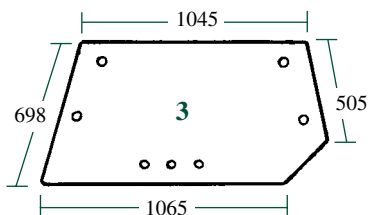

21/4072-51
(D7732, 04352383)
Trasero superior
con recorte, 7 agujeros
Upper rear, (with cut-out)
7 holes