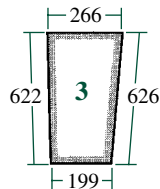

CRISTAL DE CABINA
CAB GLASS

CABINA SEKURA (S74) / SEKURA CAB (S74)

D6806, D7206, D8006, D10006

Los cristales no son tintados.
All glass not tinted

21/4002-2
(D7040, 04316689)
Parabrisas
Windscreen

Las referencias originales tienen un propósito identificativo.
Nuestras piezas no son originales.

Part numbers are quoted for reference purposes only.
Our parts and accessories are not original.