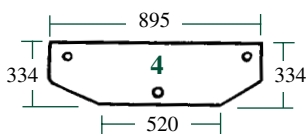

21/4073-30
(D7762, 04383611)
Trasero (inferior)
3 agujeros, Grosor : 5 mm
Rear (Lower)
3 holes, Thick.: 5mm

Las referencias originales tienen un propósito identificativo.
Nuestras piezas no son originales.

Part numbers are quoted for reference purposes only.
Our parts and accessories are not original.