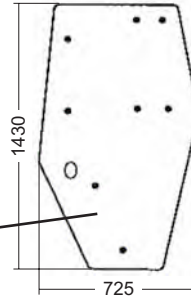

DEUTZ MASTER CAB DX SERIES

4-10, 4-20, 4-30, 4-50, 4-70,
6-05, 6-10, 6-30, 6-50, 7-10

7 trous
7 holes
7 gaten
7 Bohrungen
7 agujeros

21/4020-30 (LH)
(D7744/T, 4347342)
21/4020-31 (RH)
(D7745/T, 4347343)

9 trous
9 holes
9 gaten
9 Bohrungen
9 agujeros