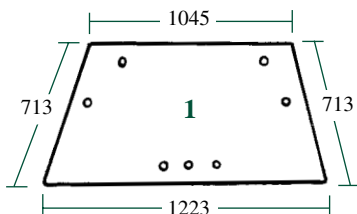

21/4000-63
(D7722, 04363114)
Parabrisas, 7 agujeros
Windscreen, 7 holes
DX4.17, 4.57, 6.07, 6.17