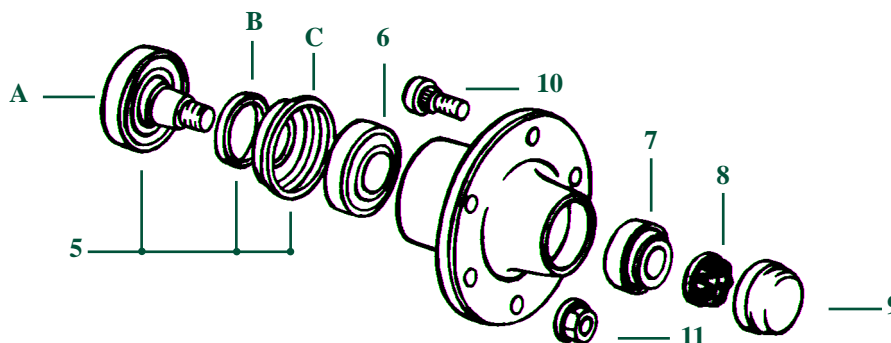

PIEZAS PARA EL EJE DELANTERO
FRONT AXLE PARTS

Figuras	5	6	7	8	9	10	11
Tractores Tractors	Retén del bujel. Cover seal	Rodamiento inter. Bearing		Tuerca Nut	Tapacubos Cap	Tornillo Stud	Tuerca Nut
D25,30,40L		21/462-27 (01110001) Ø35mm	21/463-27 (01109977) Ø25mm				
D40, 40S, 50, 55		21/462-28 (01110002) Ø40mm	21/463-28 (01110000) Ø30mm				
D2505, 3005, 4005, 5005		21/462-29 (01109957) Ø35mm	21/463-29 (01109955) Ø25mm	21/452-7 (01113285) M24x1,5 Anc.:15mm Thick.:15mm o/or 21/452-8 (03388451) M24x1,5 Anc.:26mm Thick.:26mm	21/454-12 (02381373) 03391336) Ø65mm		
D3006, 4006, 4506 D5206, 5506, 6206	21/461-26 (03389309) (B)						
D2807, 3607 D4007, 4507, 4807, 6007	21/461-27 (03390470) (C) 21/461-28 (03390472) (A)						
D6006, 6207, 6507 D6806, 6807 D7007, 7206, 7207, 7807 DX85,90	21/461-29 (03388439) (B) 21/461-30 (03388440) (A) 21/461-31 (03388441) (C)	21/462-30 (01109958) Ø40mm	21/463-28 (01110000) Ø30mm				
D7007, 7207, 7807, DX85, 90 (Reforzado/Heavy duty) DX86, 92, 110, 120, 140, 145, 160 DX3.10, 3.30, 3.50, 3.60, 3.65, 3.70, 3.90 DX4.10, 4.30, 4.50, 4.70 DX6.05, 6.10, 6.30, 6.50 DX7.10 Agroprima 4.31, 4.51, 4.56, 6.06	21/461-32 (03390807) (B) 21/461-33 (03390806) (A) 21/461-34 (03390805) (C)	21/462-31 (01104462) Ø50mm	21/463-31 (01110001) Ø35mm	21/452-9 (03390801)	21/454-13 (02381374)		
D6006, 6806, 7206 Serie "07", DX80, 85, 86, 90, 92 DX110, 120, 140, 145, 160 DX3.10, 3.30, 3.50, 3.60, 3.65, 3.70, 3.90 Agroprima 4.31, 4.51, 4.56						21/446-16 (02386625) M14x1,5x42	21/447-16 (01121785) M14x1,5

Las referencias originales tienen un propósito identificativo.
Nuestras piezas no son originales.

Part numbers are quoted for reference purposes only.
Our parts and accessories are not original.

"THE RELIABLE SERVICE"