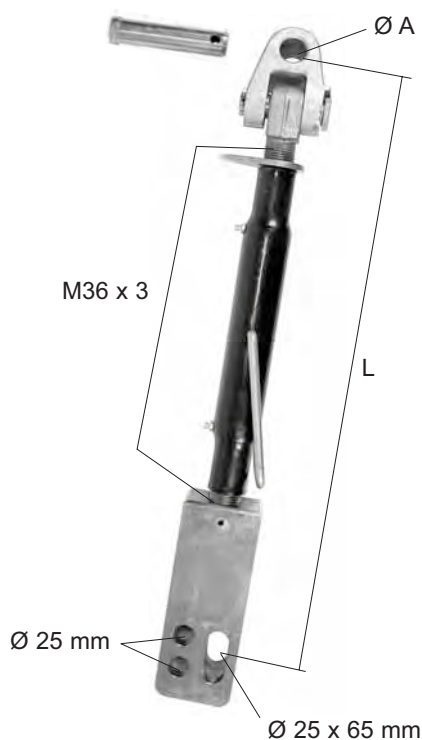

DEUTZ PARTS

Suspente de relevage - Levelling box assembly - Regelbare hefstangen -
Regelbare Hubstangen - Caja niveladora

	Part N°	Ø A mm	L (min-max) mm	Description - Description - Omschrijving - Beschreibung - Descripción
Série DX 4 Serie	21/760-43	30.2	670-850	Renforcé avec pivot - Heavy duty with pin - Versterkt met schommelpen - Verstärkte mit Bolzen - Reforzado con clavija de unión
Série DX 6 Serie	21/760-46	25.4	655-825