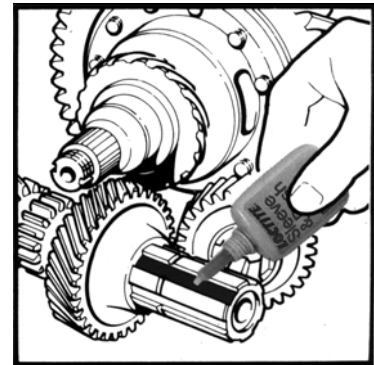

Motor Engine	Cil. Cyl.	Díámetro piston Bore	Ø Bulón Pin Ø	Referencia Ref.	
FL912	3	100 mm	35 mm	21/30-130	(Ex : 21/912K3)
	4			21/30-131	(Ex : 21/912K4)
	5			21/30-132	(Ex : 21/912K5)
	6			21/30-133	(Ex : 21/912K6)
FL913	3	102 mm	35 mm	21/30-134	(Ex : 21/913K3)
	4			21/30-135	(Ex : 21/913K4)
	6			21/30-136	(Ex : 21/913K6)
BFL912	6	100 mm	40 mm	21/30-137	
BFL913	4	102 mm	40 mm	21/30-138	
	6			21/30-139	
	4		35 mm	21/30-140	
	6			21/30-141	

LOCTITE LA SOLUCIÓN CORRECTA / THE SOLUTION