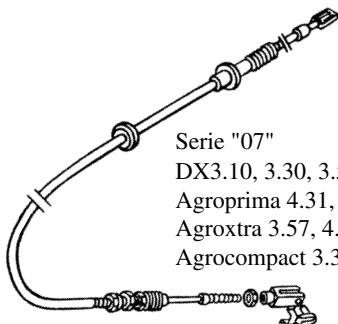

**CABLES DE EMBRAGUE
CLUTCH CABLES**

21/198-1

(04354988, 04383974, 04396476)

Largo/Lg. : 1250mm

Serie "07"

DX3.10, 3.30, 3.50, 3.60, 3.65, 3.70, 3.80, 3.90
Agroprima 4.31, 4.51, 4.56, 6.06, 6.16
Agroxtra 3.57, 4.07, 4.17, 4.47, 4.57, 6.07, 6.17
Agrocompact 3.30V/F, 3.50S, 3.50V/F, 3.70V/F, 3.90F, 3.90S