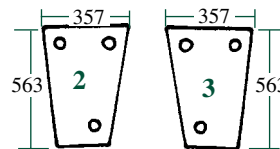

21/4012-45
(D7743, 04375964)
Delantera (inferior Izq/dcha)
3 agujeros,
Grosor : 6 mm, Con Airco
Front (Lower LH or RH)
3 holes, Thick.: 6mm, with Airco
DX4.10, 4.70, DX6.05, DX7.10