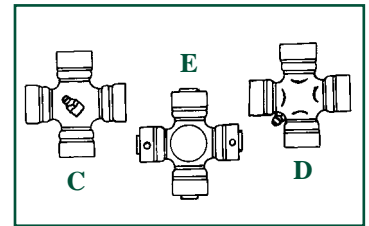

EJE DELANTERO Y CRUCETAS
FRONT AXLE - UNIVERSAL JOINTS

Tractores Tractors	Fig. Fig.	Cruceta cardán doble tracción Universal joint	Ø x Long. Ø x Lg.	Tipo de eje delantero Front axle type
D4507, 4807, 5207, 6007, 6207, 6507, 6807, 6907, 7207, 7807, DX85, 90, 110, 120	1	21/6403-25 (04315375)	130mm	Eje "SIGE" 4171, 4172, 4173, 3500, 3510 "SIGE" Axle 4171, 4172, 4173, 3500, 3510
DX85, 90, 110, 120		21/6403-26 (04311251)	115mm	Eje "PORTAL" 2000 "PORTAL" Axle 2000
Varias aplicaciones Some applications	2	21/6403-7 (04322739)	27x82mm (D)	
		21/6403-27 (02386548)	30x82mm (A, C)	Eje "SIGE" 3500, 3510 Unión de 18 estrias "SIGE" Axle 3500, 3510 18 groove spline
		21/6403-28 (04383053)	30x82mm (B, E)	
		21/6403-8 (04370135)	30x83mm (E)	Eje ZF APL.345, 350 ZF Axle APL.345, 350
		21/6403-29 (04359790)	30x92mm (D)	Eje "SIGE" 4180, 002 "SIGE" Axle 4180, 002
DX6.10, 6.30, 6.50	3	21/6403-2 (04388572)	30x92mm (E)	Eje principal Main axle
DX80, 86, 92		21/6404-3K (04388571)		
DX3.10, 3.30, 3.50, 3.60, 3.65 SC/VC DX3.70, 3.80 SC/VC DX4.10, 4.30, 4.50, 4.70, 6.05 Agroprima 4.31, 4.51, 4.56 Agroxtra 3.57, 4.07, 4.17, 4.47, 4.57		21/6403-10 (04362929)	35x97,3mm (C)	Eje cardan Propeller shaft
DX140, 145, 160, 230 DX7.10	2	21/6403-19 (02376456)	38x106mm (E)	Eje ZF APL.3052, 3054, 5051 ZF Axle 3052, 3054, 5051
D6807, 7007, 7207, 7807 DX85, 90, 110, 120, 145, 160 DX6.10, 6.30, 6.50, 7.10 Agroprima 6.06, 6.16 Agrostar 4.61, 4.68, 4.71, 4.78, 6.08, 6.11, 6.21, 6.28, 6.31, 6.38, 6.61 Agroxtra 6.07, 6.17		21/6403-30 (04300771)	38 x 112mm (D)	Eje cardan Propeller shaft
DX6.50 Agrostar 6.61		21/6403-31 (04388140, 04383913)	39,7x106mm	Eje principal "SIGE" "SIGE" Main axle

- (A) Sin dados 18x75mm / Less brush 18x75mm
- (B) Sin dados 21,3x76,3mm / Less brush 21,3x76,3mm
- (C) Engrasador central / Central greaser
- (D) Engrasador lateral / Side greaser
- (E) Sin engrasador / Less greaser

Las referencias originales tienen un propósito identificativo.
Nuestras piezas no son originales.

Part numbers are quoted for reference purposes only.
Our parts and accessories are not original.