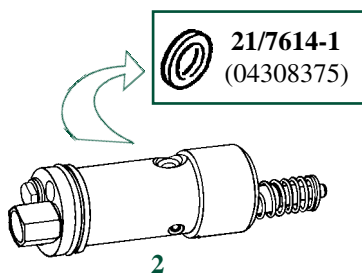

PASTILLAS DE FRENO
DISC BRAKE PADS

Juego de 4 pastillas de freno / Disc pads (Available in set of 4 pieces)

Tractores Tractors	Fig. Fig.	Ref. Ref.	OEM	Dimensiones Dimension
DX85, 90, 92, 110, 120	1	21/412-1	04314064 04377943	90x15x73,7
DX4.70 DX6.05, 6.10, 6.30, 6.50	2	21/412-2	04377345	89,6x15x74
Agroprima 4.31, 4.51, 4.56, 6.06, 6.16 Agrostar 4.61, 4.68, 4.71, 4.78, Agrostar 6.08, 6.11, 6.21, 6.28, 6.31, 6.38, 6.61 Agroxtra 4.47, 4.57, 6.07, 6.17	3	21/412-3	04384833	90x15x70,5
Agrocompact 3.50S, 3.70V/F, 3.90F, 3.90S Agroxtra 3.57, 4.07, 4.17 DX3.10, 3.30, 3.50, 3.60, 3.65, 3.75, 3.80 DX3.50S, 3.70V/F, 3.90F, 3.90S	4	21/412-4	04379591	154x18x90
Transmisión delantero / Front transmission DX3.10, 3.30, 3.50, 3.70, 3.90 DX4.10, 4.30, 4.50, 4.70 DX6.05	5	21/412-5	04378840	76,8x18,5x70,2

UNIDAD DE CONTROL HIDRÁULICA
HYDRAULIC MAIN CONTROL UNIT

1

2

3

Tractores Tractors	Fig. Fig.	Ref. Ref.	OEM
Serie "06"	1	21/7611-2	02940278
Series "07", "DX3", "DX4" DX6.05	2	21/7611-3	02940275
DX6.10, 6.30, 6.50, 7.10	3	21/7611-4	02940366

Las referencias originales tienen un propósito identificativo.
Nuestras piezas no son originales.

Part numbers are quoted for reference purposes only.
Our parts and accessories are not original.