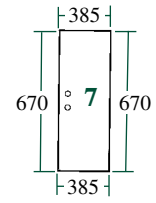

CRISTAL DE CABINA
CAB GLASS

CABINA SEKURA (S74) / SEKURA CAB (S74)

D6806, D7206, D8006, D10006

Los cristales no son tintados.
All glass not tinted

21/4002-2
(D7040, 04316689)
Parabrisas
Windscreen

Las referencias originales tienen un propósito identificativo.
Nuestras piezas no son originales.

Part numbers are quoted for reference purposes only.
Our parts and accessories are not original.