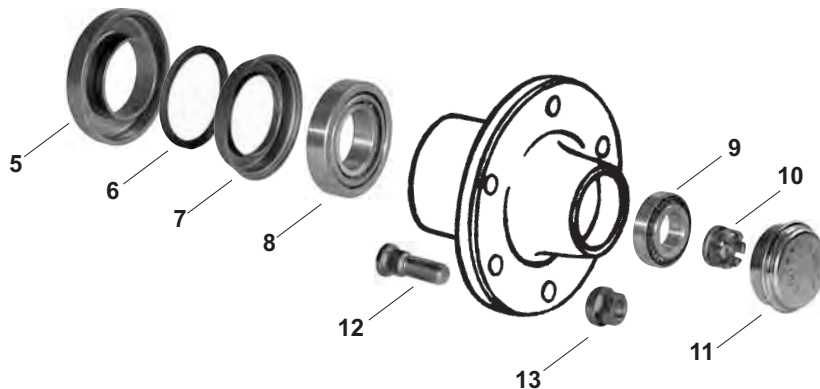

K.H.D. DEUTZ-FAHR PARTS

	5	6	7	8	9
D 30 06, D 40 06, D 45 06, D 52 06, D 55 06, D 62 06, D 28 07, D 36 07, D 40 07, D 45 07, D 48 07, D 60 07	21/461-28 (03390472)	21/461-26 (03389309) Øint 42mm	21/461-27 (03390470) Ø 44-64.5	21/462-29 (01109957) Ø 35mm	21/463-27 (01109977) Ø 25mm
D 60 06	21/461-30 (03388440)	21/461-29 (03388439) Øint 49mm	21/461-31 (03388441) Ø 51-81	21/462-30 (01109958) Ø 40mm	21/463-28 (01110000) Ø 30mm
D 62 06, D 68 06, D 62 07, D 65 07, D 68 07, D 70 07 (A)					
D 72 06, D 80 06, D 100 06 (B) D 72 07, D 78 07, DX 85 (C)					
D 70 07, D 72 07, D 78 07, DX 85, 90 (Heavy duty), DX 86, 92, 110, 120, 140, 145, 160, DX 3.10, 3.30, 3.50, 3.60, 3.65, 3.70, 3.90 (Heavy duty) DX 4.10, 4.30, 4.50, 4.70, DX 6.05, 6.10, 6.30, 6.50, DX 7.10, AgroPrima 4.31, 4.51, 4.56, 6.06	21/461-33 (03390806)	21/461-32 (03390807) Øint 60mm	21/461-34 (03390805) Ø 61-83	21/462-31 (01104462) Ø 50mm	21/463-31 (01110001) Ø 35mm

	10	11	12	13
D 30 06, D 40 06, D 45 06, D 52 06, D 55 06, D 62 06, D 28 07, D 36 07, D 40 07, D 45 07, D 48 07, D 60 07	21/452-7 (01113285) M24 x 1.5	21/454-12 (02381373, 03391336) Ø 65mm	21/446-16 (02386625) M14 x 1.5 x 42	21/447-16 (01121785) M14 x 1.5
D 60 06				
D 62 06, D 68 06, D 62 07, D 65 07, D 68 07, D 70 07 (A)				
D 72 06, D 80 06, D 100 06 (B) D 72 07, D 78 07, DX 85 (C)	21/452-8 (03388451) M24 x 1.5	21/454-13 (02381374)		
D 70 07, D 72 07, D 78 07, DX 85, 90 (Heavy duty), DX 86, 92, 110, 120, 140, 145, 160, DX 3.10, 3.30, 3.50, 3.60, 3.65, 3.70, 3.90 (Heavy duty) DX 4.10, 4.30, 4.50, 4.70, DX 6.05, 6.10, 6.30, 6.50, DX 7.10, AgroPrima 4.31, 4.51, 4.56, 6.06	21/452-9 (03390801) M28 x 1.5			

(A) direction manuelle - manual steering - mechanische besturing - Mechanische Lenkung - dirección manual

(B) direction hydrostatique - hydrostatic steering - hydrostatische besturing - Hydrostatische Lenkung - dirección hidrostática

(C) version standard - standard version - standaard versie - Standardversion - versión estándar