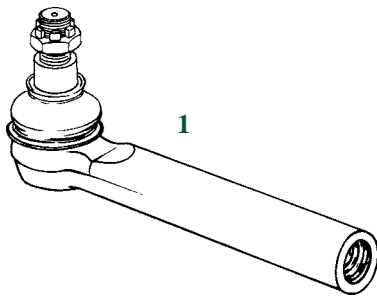

RÓTULAS Y ACOPLÉS DE DIRECCIÓN
STEERING LINKS & SOCKETS

Tractores Tractors	Fig. Fig.	Ref. Ref.	OEM	Rosca Thread or Ø	Longitud Length	Cono Cone
TRACTORES CON DOBLE TRACCIÓN Y DIRECCIÓN ASISTIDA 4 WHEEL DRIVE TRACTORS WITH POWER STEERING						
DX3.10, 3.30, 3.50, 3.65, 3.70, 3.75, 3.80, 3.90 Agrocompact 3.30V/F, 3.50S, 3.50V/F, 3.70VF, 3.90F, 3.90S Agroprima 4.31, 4.51, 4.56, 6.06, 6.16 Agrostar 4.61, 4.71, 6.11, 6.21, 6.31, 6.61 4.68, 4.78, 6.08, 6.28, 6.38 Agroxtra 3.57, 4.07, 4.17, 4.47, 4.57, 6.07, 6.17	1	21/495-88	04358286	F22x1,5D + Tuerca/Nut	230mm	23,5/25,5mm
Agroprima 4.31, 4.51, 4.56 Agroxtra 3.57, 4.07, 4.17, 4.47, 4.57		21/495-89	04392038		210mm	
Agroprima 6.06, 6.16 Agrostar 4.61, 4.71, 6.11, 6.21, 6.31, 6.61 4.68, 4.78, 6.08, 6.28, 6.38 Agroxtra 6.07, 6.17		21/495-90	04388223	F22x1,5D	270mm	
DX6.10, 6.30, 6.50 Agroprima 6.06, 6.16 Agrostar 4.61, 4.71, 6.11, 6.21, 6.31, 6.61 4.68, 4.78, 6.08, 6.28, 6.38 Agroxtra 6.07, 6.17		21/495-91	04383057		365mm	
DX3.10, 3.30, 3.50, 3.60, 3.65 DX3.70, 3.75, 3.80, 3.90 Agroprima 4.31, 4.51	2	21/497-62	04383056	M22x1,5D M22x1,5D	210mm	
Agroprima 4.31, 4.51, 4.56 Agroxtra 3.57, 4.07, 4.17, 4.47, 4.57		21/497-63	04358287	M22x1,5D M22x1,5D Centro/Center M55x1,5D		
Agroprima 4.31, 4.51, 4.56 Agroxtra 3.57, 4.07, 4.17, 4.47, 4.57		21/497-61	04388153	M22x1,5D M22x1,5D		
Agrotron 4.70, 4.80, 4.85, 4.90, 4.95 6.00, 6.01, 6.05, 6.15, 6.20, 6.30, 6.45		21/497-46	04415654	M22x1,5D M24x1,5D		

Las referencias originales tienen un propósito identificativo.
Nuestras piezas no son originales.

Part numbers are quoted for reference purposes only.
Our parts and accessories are not original.