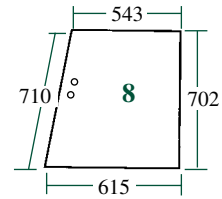

21/4078-1
(D8000/S)
Primeros modelos de cabina
Early type cab
Trasero (superior, corredizo)
Rear (Upper, sliding)