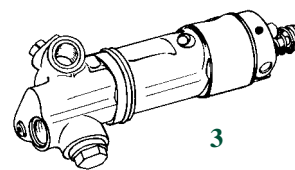

3

Tractores Tractors	Fig. Fig.	Ref. Ref.	OEM
Serie "06"	1	21/7611-2	02940278
Series "07", "DX3", "DX4" DX6.05	2	21/7611-3	02940275
DX6.10, 6.30, 6.50, 7.10	3	21/7611-4	02940366

Las referencias originales tienen un propósito identificativo.
Nuestras piezas no son originales.

Part numbers are quoted for reference purposes only.
Our parts and accessories are not original.