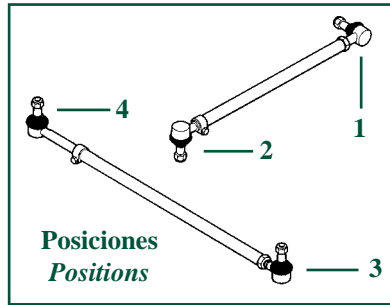

RÓTULAS Y ACOPLERES DE DIRECCIÓN
STEERING LINKS & SOCKETS

Tractores Tractors	Fig. Fig.	Ref. Ref.	OEM	Posición Position	Rosca Thread or Ø	Longitud Length	Cono Cone
D6806, 7206, 7506, 8006 D10006, 13006 D6807, 7007, 7207, 7807 D4507C, 4807C, 5207C, 6007C D6207C, 6507C, 6807C, 7007C D7207C, 7807C DX80, 85, 86, 90, 92 DX4.10, 4.30, 4.50, 4.70 DX6.05 Agroprima 6.06	A	21/497-64	02311220	1-3	M24x1,5D	105mm	20/22mm
	B	21/495-92	02315645	2-4	Ø26mm	710mm 7 rebajes 7 grooves	20/22mm
		21/495-93	04317563	4	Ø 28mm	760mm 7 rebajes 7 grooves	
	A (D. A)	21/581-35	02339941	3	M27x1,5D	125mm	23,5/26mm
		21/581-7	02382013		M30x1,5D	120mm