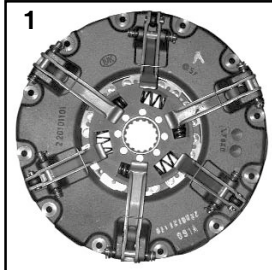

*Part numbers are quoted for reference purposes only.
Our parts and accessories are not original.*

"THE RELIABLE SERVICE"

RENAULT PARTS

Embrayages - Clutches - Kupplungen - Koppelingen - Embragues

	1		2		3
	Embrayage Clutch Kupplung Koppeling Embrague		Disque Plate Scheibe Rijplaat Disco		Butée de débrayage Release bearing Drucklager Druklager Rodamiento
50, 51, 53, 55, 56, 57, 60, 70, 80, 82, 86, 88, 89, 486, 489					28/231-53 MS 55x91 3-1
Super 2D, 3D, 4D, 5D, 6D, 7D, 7E R50, R51, R53, R55, R56, R57, R58, R60, R70, R421, R456, R461	250/250 GU6	28/200-257	250 LN	28/221-225 UF 33Z 34,5x37 2-1 28/221-257 10Z 29x35 2-2 28/212-315 10Z 37X33 2-3	28/231-54 MT 65x102 3-2 28/231-315 DK MT 70x112 3-3