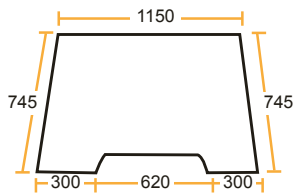

Cabine X / X cab

28/4000-58
(6005010155, D8090)