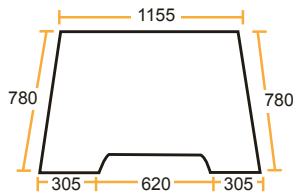

VITRERIE DE CABINE
CAB GLASS

Séries Ceres Series

65, 70, 70X, 75, 75X, 85, 85X, 95, 95X

Vitres claires / Clear glass

Pare-brise / Windscreen

Cabine std / Std cab

28/4000-57
(6005010158, D8091)