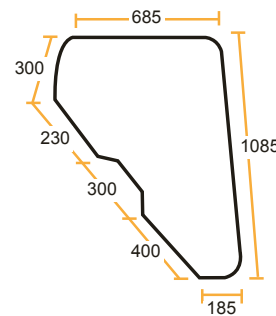

Porte / Door

28/4021-30
(6005010161, D8094)
Gauche & Droit / LH & RH