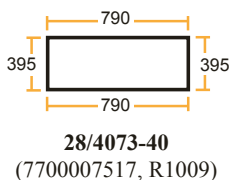

Arrière fond / Bottom rear

⇒ 03/1983