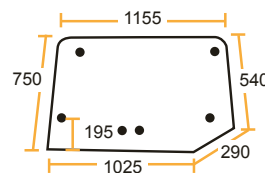

Arrière supérieure / Upper rear

28/4072-42
(6005010163, D8096)