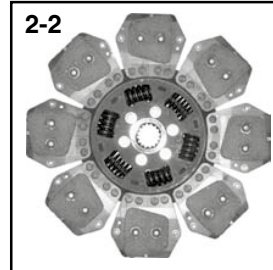

*Part numbers are quoted for reference purposes only.
Our parts and accessories are not original.*

"THE RELIABLE SERVICE"

RENAULT PARTS

Embrayages - Clutches - Kupplungen - Koppelingen - Embragues

	1		2		3
	Embrayage Clutch Kupplung Koppeling Embrague		Disque Plate Scheibe Rijplaat Disco		Butée de débrayage Release bearing Drucklager Druklager Rodamiento
50, 51, 53, 55, 56, 57, 60, 70, 80, 82, 86, 88, 89, 486, 489					28/231-53 MS 55x91 3-1
Super 2D, 3D, 4D, 5D, 6D, 7D, 7E R50, R51, R53, R55, R56, R57, R58, R60, R70, R421, R456, R461	250/250 GU6	28/200-257	250 LN	28/221-225 UF 33Z 34,5x37 2-1 28/221-257 10Z 29x35 2-2 28/212-315 10Z 37X33 2-3	28/231-54 MT 65x102 3-2 28/231-315 DK MT 70x112 3-3