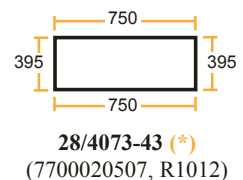

**VITRERIE DE CABINE
CAB GLASS**

Séries TS, TX & TZ Series

Vitres teintées sauf (*)
Tinted glass except (*)

Arrière / Rear

⇒ 03/1985 (4 trous pour charnières / 4 holes per hinge)

Arrière / Rear

04/1985 ⇒ (5 trous pour charnières / 5 holes per hinge)

Arrière fond / Bottom rear

Cabine avec siège déplaçable / Cab with movable seat

Arrière fond / Bottom rear

⇒ 03/1983

04/1983 ⇒ 06/1987

07/1987 ⇒ 06/1989

07/1989 ⇒

Les références des pièces sont indicatives.
Nos pièces ne sont pas d'origine

Part numbers are quoted for reference purposes only.
Our parts and accessories are not original.