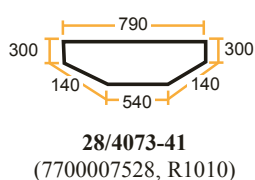

04/1983 ⇒ 06/1987