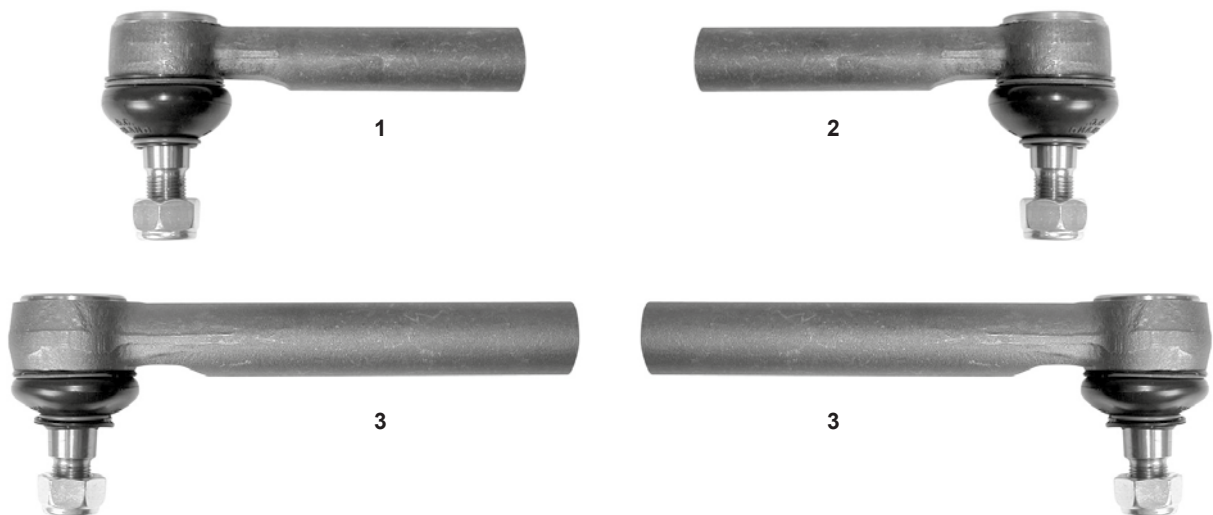

*Part numbers are quoted for reference purposes only.
Our parts and accessories are not original.*

"THE RELIABLE SERVICE"

RENAULT D.M.A. PARTS

Rotules de direction - steering links - Stuurkogels - Kugelköpfe - Rótulas de dirección