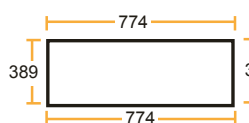

Arrière inférieure / Lower rear

28/4073-28
(6005002917, D8097)