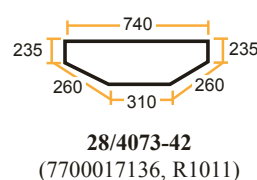

07/1987 ⇒ 06/1989