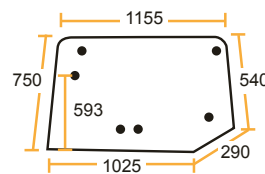

28/4072-82
(6005021388, D8098)