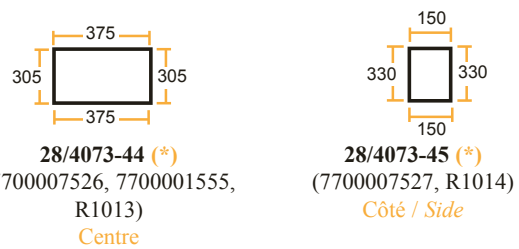

Arrière fond / Bottom rear

Cabine avec siège déplaçable / Cab with movable seat