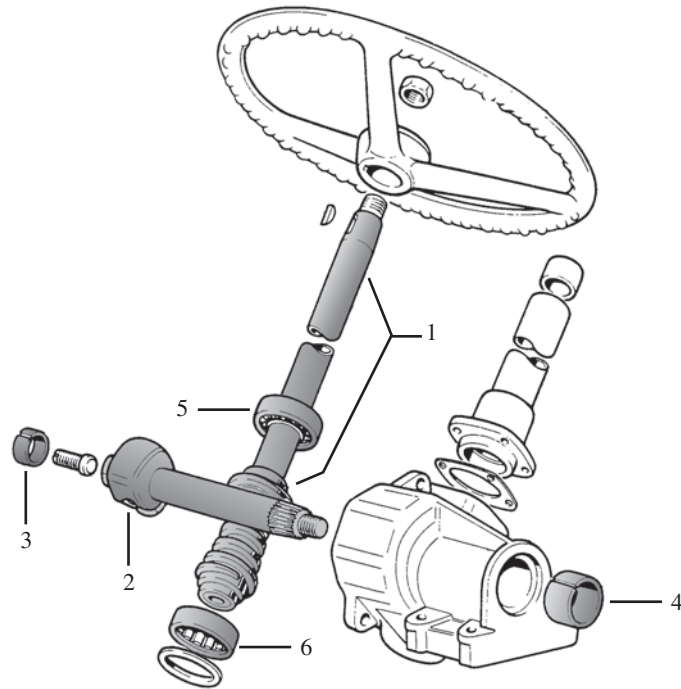

DIRECTION MANUELLE
MANUAL STEERING

Tracteurs Tractors	Fig. Fig.	Réf. Ref.	OEM	Description Description
450, 550, 580, 600, 640	1	23/530-19	596156 4988506	Arbre Shaft
	2	23/536-3	599711 4988560	
	3	23/543-9	998908	Buselure Bushing
	4	23/543-10	998904 4989085	
	5	23/526-4	998933 4654656	Roulement Bearing
	6	23/529-6	998932	

Les références des pièces sont indicatives.
Nos pièces ne sont pas d'origine.

Part numbers are quoted for reference purposes only.
Our parts and accessories are not original.