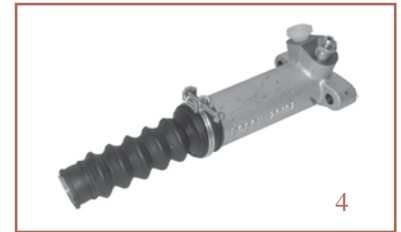

MAITRE CYLINDRE & CYLINDRE RECEPTEUR D'EMBRAYAGE
MASTER & SLAVE CLUTCH CYLINDERS

Tracteurs Tractors	Fig. Fig.	Réf. Ref.	OEM	Description Description
450, 480, 500, 540, 550	1	23/196-1	4957110 567420	Flecteur Flexible joint
350, 400, 450, 500, 550, 600, 640, 880, 980, 55-46, 55-56, 60-46, 60-56, 60-93, 60-94, 65-46, 65-56, 70-56, 70-76	2	23/233-5	559627	Ressort de rappel Spring
466, 566, 666, 45-66, 50-66, 55-66, 60-66, 65-66, 70-66		23/233-6	5119832	
115-90, 130-90, 140-90, 160-90, 180-90, F100, F110, F115, F120, F130, F140		23/233-7	5113967	
70-90DT, 72-94DT, 80-90DT, 82-94DT 115-90, 130-90, 140-90, 160-90, 180-90	3	23/226-5	5119606	Maître cylindre Master cylinder
F100, F110, F115, F120, F130, F140 M100, M115, M135		23/226-6	5150299	
70-90DT, 72-94DT, 80-90DT, 82-94DT 115-90, 130-90, 140-90, 160-90, 180-90 F100, F110, F115, F120, F130, F140 M100, M115, M135, TM115, TM135	4	23/228-5	5119605 5177914	Cylindre récepteur Slave cylinder